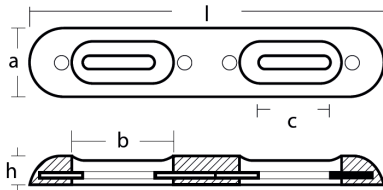

## 00270EAL

UK type bars - Serie UK type bars and rubber pad / Piastre tipo UK e guarnizioni in gomma

**AL** Aluminium Brand: n/a

UK type bar h.c. 160  
Fairline

### Product technical specification

COD	kg	lbs		i	l	a	b	c	h
00270EAL	0.95	2.10	mm	160	320	65	92	12x65	33
			inch	6.30	12.60	2.56	3.62	0.47x2.56	1.30

### Other information

Barcode: 8059617810511

Boat type: Yacht & Superyacht

Specific: UK type