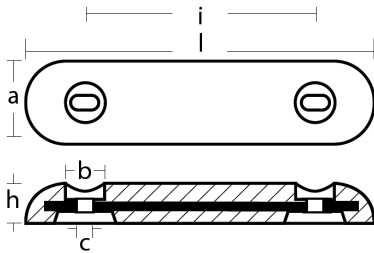

## 00271EAL

UK type bars - Serie UK type bars and rubber pad / Piastre tipo UK e guarnizioni in gomma

**AL** Aluminium Brand: n/a

UK type bar h.c. 205  
Fairline

### Product technical specification

COD	kg	lbs		i	l	a	b	c	h
00271EAL	1.71	3.76	mm	205	310	75	35	12x25	40
			inch	8.07	12.20	2.95	1.38	0.47x0.98	1.57

### Other information

Barcode: 8059617810535

Boat type: Yacht & Superyacht

Specific: UK type