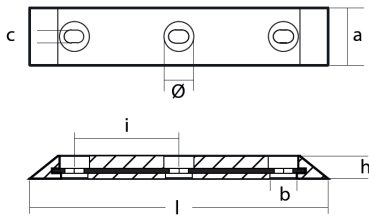

02457/1

Bars with 3 holes - Serie Bar with 3 holes / Barra con 3 fori

ZN Zinc Brand: Kamewa - Rolls Royce

Bar with 3 holes h.c. 220
Kamewa - Rolls Royce

Product technical specification

COD	kg	lbs		l	a	b	c	h	i	Ø
02457/1	14.65	32.30	mm	600	100	36	17x25	40	220	40
			inch	23.62	3.94	1.42	0.67x0.98	1.57	8.66	1.57

Main features

Catalog page:

Other information

Barcode: 8033837069508

Boat type: various

Specific: plates with 3 holes