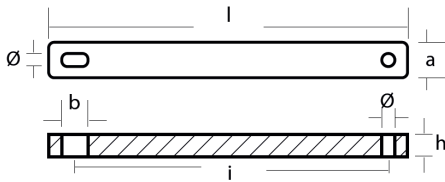

01126

Yamaha - Serie Yamaha anodes and kit anodes / Anodi e kit anodi Yamaha

ZN Zinc Brand: Yamaha

Yamaha outboard bar anode

Product technical specification

COD	kg	lbs		l	a	b	h	i	Ø
01126	0.29	0.64	mm	194	19	14	12	166	7
			inch	7.64	0.75	0.55	0.47	6.54	0.28

Main features

Catalog page:

Where it is installed: Yamaha 30-50 HP

Original code: 825171

Alias: 00822

Sold in the kit:

Other information

Barcode: 8033837065319

Boat type: motorboat with outboard

Specific: outboard