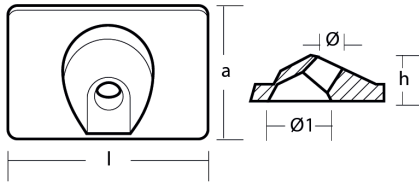

TECNOSEAL FOUNDRY s.r.l
Via Senese, 193
58100 Grosseto
ITALY
www.tecnoseal.it

Headquarters
Tel. +39 0564 453792

Commerciale Italia
Tel. +39 0564 465483
nautica.italia@tecnoseal.it

Export department
Tel. +39 0564 453917
sales@tecnoseal.com

TECNOSEAL MARINE ANODES USA
2070 NW29th St. - Oakland Park
Fort Lauderdale, FL 33311 - USA
Tel: +1 (954) 874.6309
info@tecnoseal-usa.com
www.tecnoseal-usa.com

TECNOSEAL UK LTD
Unit 5, Crosshouse Centre
The Crosshouse Road
Southampton - SO14 5GZ - UK
Tel: +44 (0) 2380 338941
sales@tecnoseal.co.uk
www.tecnoseal.co.uk

TECNOSEAL NL B.V.
Moerbeij 2b
3371 NZ
Hardinxveld-Giessendam
NETHERLANDS
Tel. +31 (0) 85 486 1999
sales@tecnoseal.nl
www.tecnoseal.nl

01107

Yamaha - Serie Yamaha anodes and kit anodes / Anodi e kit anodi Yamaha

ZN Zinc Brand: Yamaha

Yamaha round plate for engines

Product technical specification

COD	kg	lbs		l	a	h	Ø	Ø1
01107	0.03	0.07	mm	42	29	10	7	14
			inch	1.65	1.14	0.39	0.28	0.55

Main features

Catalog page:

Where it is installed: Yamaha 9,9 HP

Original code: 42121

Alias: 00810

Sold in the kit:

Other information

Barcode: 8033837065128

Boat type: motorboat with outboard

Specific: outboard