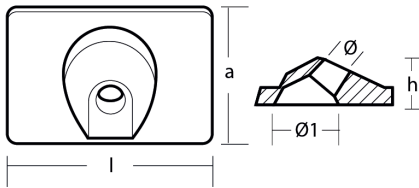

00810

Mercury - Mercruiser - Serie Mercury anodes and kit anodes / Anodi e kit anodi Mercury

ZN Zinc Brand: Mercury - Mercruiser

Mercury trim tab anode

Product technical specification

COD	kg	lbs		l	a	h	Ø	Ø1
00810	0.03	0.07	mm	42	29	10	7	14
			inch	1.65	1.14	0.39	0.28	0.55

Main features

Catalog page:

Where it is installed: 6 - 15 HP outboards / Fuoribordo 6 - 15 HP

Original code: 42121A2

Alias: 01107

Sold in the kit:

Other information

Barcode: 8033837064305

Boat type: motorboat with outboard

Specific: outboard