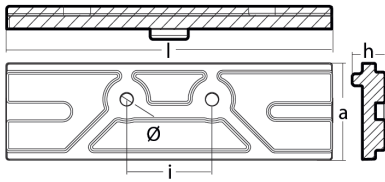

00842AL

Mercury - Mercruiser - Serie Mercury anodes and kit anodes / Anodi e kit anodi Mercury

AL Aluminium Brand: Mercury -
 Mercruiser

Mercury Power Trim Anode

Product technical specification

COD	kg	lbs		l	a	h	i	Ø
00842AL	0.23	0.51	mm	170	51	18	44	6.50
			inch	6.69	2.01	0.71	1.73	0.26

Main features

Catalog page:

Where it is installed: F150 EFI

Original code: 8M0057772

Sold in the kit:

Other information

Barcode: 8059617817909

Boat type: motorboat with outboard