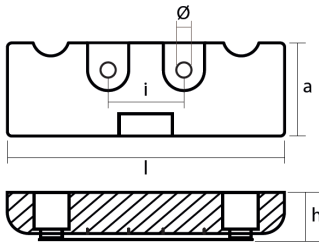

00832AL

Mercury - Mercruiser - Serie Mercury anodes and kit anodes / Anodi e kit anodi Mercury

AL Aluminium Brand: Mercury -
Mercruiser

Mercury Plate for Engine

Product technical specification

COD	kg	lbs		l	a	h	i	Ø
00832AL	0.20	0.44	mm	128	44	21	35	7
			inch	5.04	1.73	0.83	1.38	0.28

Main features

Catalog page:

Where it is installed: Mercury Verado 6

Original code: 880653

Sold in the kit: kitverado6

Other notes: 2 each engine

Other information

Barcode: 8059617814359

Boat type: motorboat with sterndrive

Specific: Sterndrive