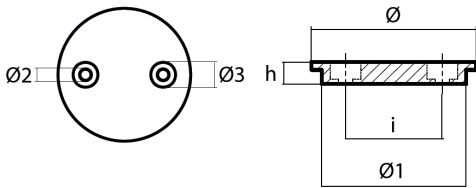

00838AL

Mercury - Mercruiser - Serie Mercury anodes and kit anodes / Anodi e kit anodi Mercury

AL Aluminium Brand: Mercury -
Mercruiser

Mercury/Mercruiser Gear Box anode

Product technical specification

COD	kg	lbs		h	i	Ø	Ø1	Ø2	Ø3
00838AL	0.40	0.88	mm	17	76	129	112	11	24
			inch	0.67	2.99	5.08	4.41	0.43	0.94

Main features

Catalog page:

Where it is installed: Mercury Racing

Original code: 847635001

Sold in the kit:

Other information

Barcode: 8033837069058

Boat type: motorboat with outboard

Specific: outboard