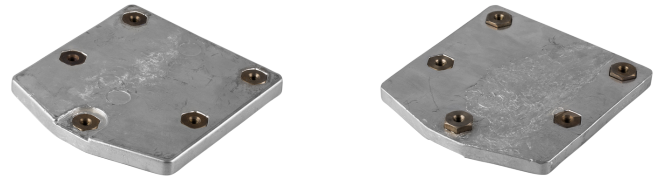

AL Aluminium Brand: Mercury -
Mercruiser

Mercury Zeus POD Trim Tab Anode

Product technical specification

COD	kg	lbs		l	a	h	i	i1	m
00843AL	0.91	2.01	mm inch	160 6.30	150 5.91	16 0.63	73 2.87	114 4.49	M8 mm

Main features

Catalog page:

Where it is installed: Zeus Drive

Original code: 879150A65

Sold in the kit:

Other notes: 2 each engine

Other information

Barcode: 8059617818500