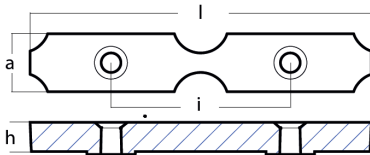

TECNOSEAL FOUNDRY s.r.l
Via Senese, 193
58100 Grosseto
ITALY
www.tecnoseal.it

Headquarters
Tel. +39 0564 453792

Commerciale Italia
Tel. +39 0564 465483
nautica.italia@tecnoseal.it

Export department
Tel. +39 0564 453917
sales@tecnoseal.com

TECNOSEAL MARINE ANODES USA
2070 NW29th St. - Oakland Park
Fort Lauderdale, FL 33311 - USA
Tel: +1 (954) 874.6309
info@tecnoseal-usa.com
www.tecnoseal-usa.com

TECNOSEAL UK LTD
Unit 5, Crosshouse Centre
The Crosshouse Road
Southampton - SO14 5GZ - UK
Tel: +44 (0) 2380 338941
sales@tecnoseal.co.uk
www.tecnoseal.co.uk

TECNOSEAL NL B.V.
Moerbeij 2b
3371 NZ
Hardinxveld-Giessendam
NETHERLANDS
Tel. +31 (0) 85 486 1999
sales@tecnoseal.nl
www.tecnoseal.nl

01176

Yamaha - Serie Yamaha anodes and kit anodes / Anodi e kit anodi Yamaha

ZN Zinc Brand: Yamaha

Yamaha small anode for cylinder crankcase

Product technical specification

COD	kg	lbs		l	a	h	i
01176	0.12	0.26	mm	114	19	10	60
			inch	4.49	0.75	0.39	2.36

Main features

Catalog page:

Where it is installed: Yamaha 300-350HP

Original code: 6AW-1132M-00

Sold in the kit:

Other notes: Anode 3

Other information

Barcode: 8052744983875

Boat type: motorboat with outboard

Specific: outboard