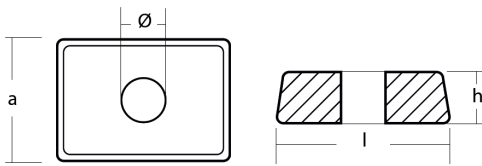

TECNOSEAL FOUNDRY s.r.l
Via Senese, 193
58100 Grosseto
ITALY
www.tecnoseal.it

Headquarters
Tel. +39 0564 453792

Commerciale Italia
Tel. +39 0564 465483
nautica.italia@tecnoseal.it

Export department
Tel. +39 0564 453917
sales@tecnoseal.com

TECNOSEAL MARINE ANODES USA
2070 NW29th St. - Oakland Park
Fort Lauderdale, FL 33311 - USA
Tel: +1 (954) 874.6309
info@tecnoseal-usa.com
www.tecnoseal-usa.com

TECNOSEAL UK LTD
Unit 5, Crosshouse Centre
The Crosshouse Road
Southampton - SO14 5GZ - UK
Tel: +44 (0) 2380 338941
sales@tecnoseal.co.uk
www.tecnoseal.co.uk

TECNOSEAL NL B.V.
Moerbeij 2b
3371 NZ
Hardinxveld-Giessendam
NETHERLANDS
Tel. +31 (0) 85 486 1999
sales@tecnoseal.nl
www.tecnoseal.nl

01259AL

Tohatsu - Serie Tohatsu Anodes / Anodi Tohatsu

AL Aluminium Brand: Tohatsu

Tohatsu Plate for engine

Product technical specification

COD	kg	lbs		l	a	h	Ø
01259AL	0.01	0.02	mm	28	19	9	6.50
			inch	1.10	0.75	0.35	0.26

Main features

Catalog page:

Where it is installed: TOHATSU 4-6HP

Original code: 3H6-60218-0

Alias: 00834AL

Sold in the kit:

Other information

Barcode: 8059617814649

Boat type: motorboat with outboard

Specific: outboard