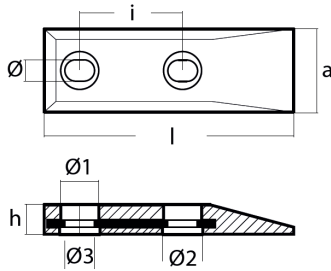

00230/AL

Fast boats bars - Serie Fast boats bars / Piastre per scafi veloci

AL Aluminium Brand: n/a

Fast boat bar h.c. 80

Product technical specification

COD	kg	lbs		i	l	a	h	Ø	Ø1	Ø2	Ø3
00230/AL	0.82	1.81	mm	80	210	70	27	18X25	32	34	25
			inch	3.15	8.27	2.76	1.06	0.71x0.98	1.26	1.34	0.98

Main features

Catalog page:

Other information

Barcode: 8059617810436

Boat type: workboats and ships

Specific: fast vessel plates