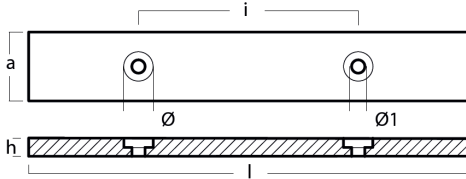

00672

Fast boats bars - Serie Fast boats bars / Piastre per scafi veloci

ZN Zinc Brand: n/a

Fast boat bar h.c. 150

Product technical specification

COD	kg	lbs		i	l	a	h	Ø	Ø1
00672	1.20	2.65	mm	150	300	47	12.50	20	9
			inch	5.91	11.81	1.85	0.49	0.79	0.35

Main features

Catalog page:

Other information

Barcode: 8052744981932

Boat type: workboats and ships

Specific: fast vessel plates