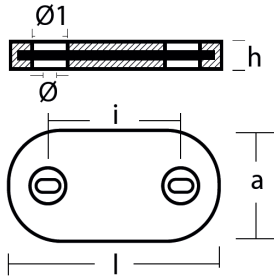

## 00266

Oval plates - Serie Plates / Piastre

**ZN** Zinc Brand: n/a

Oval plate with insert  
Sea Ray

### Product technical specification

COD	kg	lbs		i	l	a	h	Ø	Ø1
00266	3.88	8.56	mm	130	207	110	31	13X25	34
			inch	5.12	8.15	4.33	1.22	0.51x0.98	1.34

### Other information

Barcode: 8033837060796

Boat type: various

Specific: Oval plate