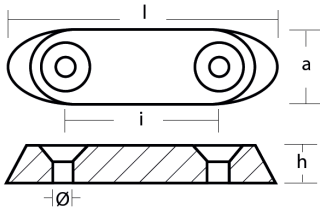

01208

Suzuki - Serie Suzuki anodes and kit anodes / Anodi e kit anodi Suzuki

ZN Zinc Brand: Suzuki

Suzuki Gearcase anode

Product technical specification

COD	kg	lbs		l	a	h	i	Ø
01208	0.08	0.18	mm	76	20	10	38	6.50
			inch	2.99	0.79	0.39	1.50	0.26

Main features

Catalog page:

Where it is installed: Suzuki 3,5 -50 HP

Original code: 55300-95500

Alias: 00935

Sold in the kit:

Other information

Barcode: 8033837065678