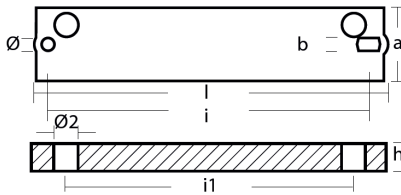

01214AL

Suzuki - Serie Suzuki anodes and kit anodes / Anodi e kit anodi Suzuki

AL Aluminium Brand: Suzuki

Suzuki Stern Bracket anode

Product technical specification

COD	kg	lbs		l	a	b	h	i	i1	Ø	Ø2
01214AL	0.20	0.44	mm	196	40	6.5x11	14	176	160	6.50	12
			inch	7.72	1.57	0.26"x0.430.55		6.93	6.30	0.26	0.47

Main features

Catalog page:

Where it is installed: Suzuki Outboards DF60 - DF300 (2001-2010) - DT115 - DT140 (1996-2001)

Original code: 55320-94900 / 55320-94900

Alias: 00840 - 00926 - 01254

Sold in the kit: KitSuzuki90-140hp ; KitSuzuki200-250hp

Other information

Barcode: 8059617818050

Boat type: motorboat with outboard

Specific: outboard