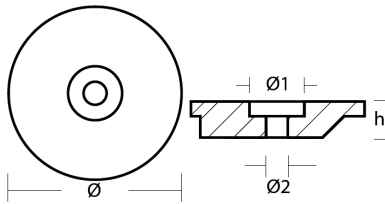

01206

Suzuki - Serie Suzuki anodes and kit anodes / Anodi e kit anodi Suzuki

ZN Zinc Brand: Suzuki

Suzuki Gearcase anode

Product technical specification

COD	kg	lbs		h	Ø	Ø1	Ø2
01206	0.05	0.11	mm	8.50	49	15	7
			inch	0.33	1.93	0.59	0.28

Main features

Catalog page:

Where it is installed: Suzuki 9,9/15 HP

Original code: 55321-93900

Alias: 00934

Sold in the kit:

Other information

Barcode: 8033837065654