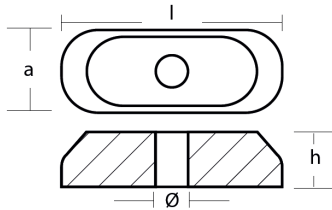

01210

Suzuki - Serie Suzuki anodes and kit anodes / Anodi e kit anodi Suzuki

ZN Zinc Brand: Suzuki

Suzuki small plate for Suzuki gear case

Product technical specification

COD	kg	lbs		l	a	h	Ø
01210	0.05	0.11	mm	48	18	12	7
			inch	1.89	0.71	0.47	0.28

Main features

Catalog page:

Where it is installed: Suzuki 2-5 HP (1986-2002)

Original code: 55320-98400

Alias: 00936

Sold in the kit:

Other information

Barcode: 8033837065692