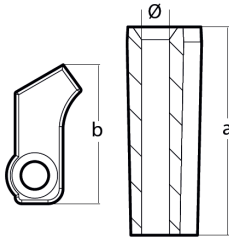

ZN Zinc Brand: Yamaha

Yamaha small anode for cylinder crankcase

Product technical specification

COD	kg	lbs		a	b	Ø
01175	0.06	0.13	mm	41	27	5.50
			inch	1.61	1.06	0.22

Main features

Catalog page:

Where it is installed: Yamaha 300-350HP

Original code: 6AW-1132T-00

Sold in the kit:

Other notes: Anode 8

Other information

Barcode: 8052744983868

Boat type: motorboat with outboard

Specific: outboard