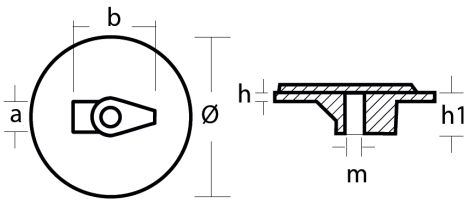

01153

Yamaha - Serie Yamaha anodes and kit anodes / Anodi e kit anodi Yamaha

ZN Zinc Brand: Yamaha

Yamaha high performance trim tab anode

Product technical specification

COD	kg	lbs		a	b	h	h1	Ø	m
01153	0.24	0.53	mm	15	46	5	22	91	10x1,25
			inch	0.59	1.81	0.20	0.87	3.58	mm

Main features

Catalog page:

Where it is installed: Yamaha 60-225HP

Original code: 6E5-45371-10

Sold in the kit:

Other notes: For high performance propellers

Other information

Barcode: 8033837065586