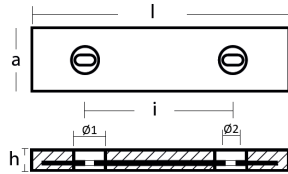

00223/1

Rectangular plates with insert HC 200 - Serie Plates / Piastre

ZN Zinc Brand: n/a

Rectangular plate with insert

Product technical specification

COD	kg	lbs		i	l	a	h	Ø1	Ø2
00223/1	5.06	11.15	mm	200	325	78	35	45	17x25
			inch	7.87	12.80	3.07	1.38	1.77	0.67x0.98

Main features

Catalog page:

Other information

Barcode: 8059617810399

Boat type: various

Specific: Rectangular plate with insert