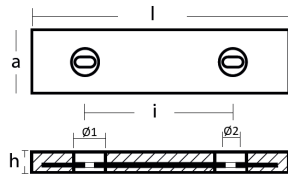

00223-1AL

Rectangular plates with insert HC 200 - Serie Plates / Piastre

AL Aluminium Brand: n/a

Rectangular plate with insert

Product technical specification

COD	kg	lbs		i	l	a	h	Ø1	Ø2
00223-1AL	2.03	4.48	mm	200	325	78	35	45	17x25
			inch	7.87	12.80	3.07	1.38	1.77	0.67x0.98

Main features

Catalog page:

Other information

Barcode: 8059617810405

Boat type: various

Specific: Rectangular plate with insert