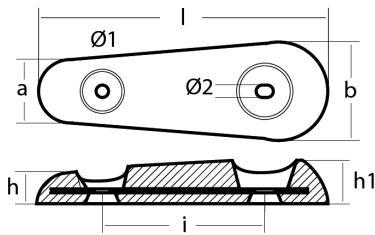

TECNOSEAL FOUNDRY s.r.l
Via Senese, 193
58100 Grosseto
ITALY
www.tecnoseal.it

Headquarters
Tel. +39 0564 453792

Commerciale Italia
Tel. +39 0564 465483
nautica.italia@tecnoseal.it

Export department
Tel. +39 0564 453917
sales@tecnoseal.com

TECNOSEAL MARINE ANODES USA
2070 NW29th St. - Oakland Park
Fort Lauderdale, FL 33311 - USA
Tel: +1 (954) 874.6309
info@tecnoseal-usa.com
www.tecnoseal-usa.com

TECNOSEAL UK LTD
Unit 5, Crosshouse Centre
The Crosshouse Road
Southampton - SO14 5GZ - UK
Tel: +44 (0) 2380 338941
sales@tecnoseal.co.uk
www.tecnoseal.co.uk

TECNOSEAL NL B.V.
Moerbeij 2b
3371 NZ
Hardinxveld-Giessendam
NETHERLANDS
Tel. +31 (0) 85 486 1999
sales@tecnoseal.nl
www.tecnoseal.nl

03511AL

Vetus profiled bars - Serie Vetus type / Tipo Vetus

AL Aluminium Brand: Vetus

Vetus profiled bar h.c. 140

Product technical specification

COD	kg	lbs		i	l	a	b	h	h1	Ø1	Ø2
03511AL	1.30	2.87	mm	140	250	55	75	29	45	11	11x15
			inch	5.51	9.84	2.17	2.95	1.14	1.77	0.43	0.43x0.59

Main features

Catalog page:

Other information

Barcode: 8059617814847

Boat type: various

Specific: Vetus type