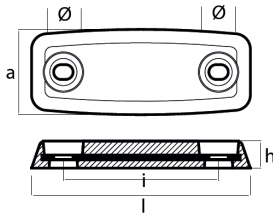

TECNOSEAL FOUNDRY s.r.l
Via Senese, 193
58100 Grosseto
ITALY
www.tecnoseal.it

Headquarters
Tel. +39 0564 453792

Commerciale Italia
Tel. +39 0564 465483
nautica.italia@tecnoseal.it

Export department
Tel. +39 0564 453917
sales@tecnoseal.com

TECNOSEAL MARINE ANODES USA
2070 NW29th St. - Oakland Park
Fort Lauderdale, FL 33311 - USA
Tel: +1 (954) 874.6309
info@tecnoseal-usa.com
www.tecnoseal-usa.com

TECNOSEAL UK LTD
Unit 5, Crosshouse Centre
The Crosshouse Road
Southampton - SO14 5GZ - UK
Tel: +44 (0) 2380 338941
sales@tecnoseal.co.uk
www.tecnoseal.co.uk

TECNOSEAL NL B.V.
Moerbeij 2b
3371 NZ
Hardinxveld-Giessendam
NETHERLANDS
Tel. +31 (0) 85 486 1999
sales@tecnoseal.nl
www.tecnoseal.nl

00223FAL

Rectangular plates with insert HC 200 - Serie Plates / Piastre

AL Aluminium Brand: n/a

Rectangular plate with insert

Product technical specification

COD	kg	lbs		i	l	a	h	Ø
00223FAL	2.20	4.85	mm	200	282	108	35	19x25
			inch	7.87	11.10	4.25	1.38	0.75x0.98

Main features

Catalog page:

Other information

Barcode: 8059617816728

Boat type: various

Specific: Rectangular plate with insert