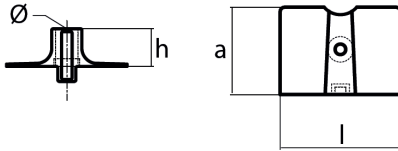

01154AL

Yamaha - Serie Yamaha anodes and kit anodes / Anodi e kit anodi Yamaha

AL Aluminium Brand: Yamaha

Yamaha lower unit anode

Product technical specification

COD	kg	lbs		l	a	h	Ø
01154AL	0.27	0.60	mm	80	59	26	6.50
			inch	3.15	2.32	1.02	0.26

Main features

Catalog page:

Where it is installed: Yamaha 15-20HP

Original code: 6AH-45251-00

Sold in the kit:

Other information

Barcode: 8033837069102

Boat type: motorboat with outboard