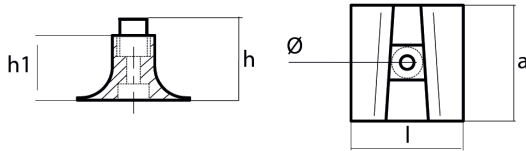

01155AL

Yamaha - Serie Yamaha anodes and kit anodes / Anodi e kit anodi Yamaha

AL Aluminium Brand: Yamaha

Yamaha lower unit anode

Product technical specification

COD	kg	lbs		l	a	h	h1	Ø
01155AL	0.40	0.88	mm	90	93	65	52	11
			inch	3.54	3.66	2.56	2.05	0.43

Main features

Catalog page:

Where it is installed: Yamaha 300-350HP

Original code: 6AW-45373-00

Sold in the kit: KITYAMAHA300-350;
KITYAMAHA300-350XP

Other information

Barcode: 8033837069072

Boat type: motorboat with outboard