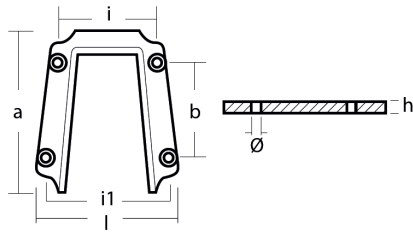

## 01139

Yamaha - Serie Yamaha anodes and kit anodes / Anodi e kit anodi Yamaha

**ZN** Zinc Brand: Yamaha

Yamaha plate for stern drive

### Product technical specification

COD	kg	lbs		l	a	b	h	i	i1	Ø
01139	0.35	0.77	mm inch	108 4.25	122 4.80	62 2.44	10 0.39	76 2.99	93 3.66	7 0.28

### Main features

**Catalog page:**

**Where it is installed:** Yamaha sterndrive (1989-1990)

**Original code:** 6T5-45251-00

**Sold in the kit:**

### Other information

**Barcode:** 8033837065449

**Boat type:** motorboat with outboard

**Specific:** outboard