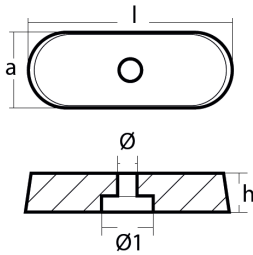

AL Aluminium Brand: Yamaha

Yamaha small plate for engines

Product technical specification

COD	kg	lbs		l	a	h	Ø	Ø1
01142AL	0.04	0.09	mm	64	25	12	5	17
			inch	2.52	0.98	0.47	0.20	0.67

Main features

Catalog page: