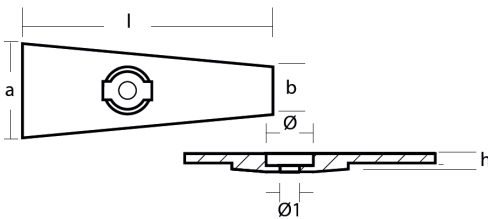

## 01108

Yamaha - Serie Yamaha anodes and kit anodes / Anodi e kit anodi Yamaha

**ZN** Zinc Brand: Yamaha

Yamaha small plate for lower drive

### Product technical specification

COD	kg	lbs		l	a	b	h	Ø	Ø1
01108	0.04	0.09	mm	81	30	15	7	15	6
			inch	3.19	1.18	0.59	0.28	0.59	0.24

### Other information

**Barcode:** 8033837065135

**Boat type:** motorboat with outboard

**Specific:** outboard