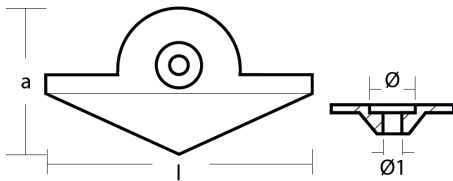

01116

Yamaha - Serie Yamaha anodes and kit anodes / Anodi e kit anodi Yamaha

ZN Zinc Brand: Yamaha

Yamaha gear case anode

Product technical specification

COD	kg	lbs		l	a	Ø	Ø1
01116	0.15	0.33	mm	101	60	16	7
			inch	3.98	2.36	0.63	0.28

Main features

Catalog page:

Where it is installed: Yamaha 9,9-15 HP

Original code: 6E8-45251-02

Sold in the kit:

Other information

Barcode: 8033837065210

Boat type: motorboat with outboard