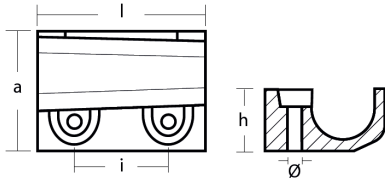

01131

Yamaha - Serie Yamaha anodes and kit anodes / Anodi e kit anodi Yamaha

ZN Zinc Brand: Yamaha

Yamaha block anode for bracket

Product technical specification

COD	kg	lbs		l	a	h	i	Ø
01131	0.57	1.26	mm	85	62	32	46	7
			inch	3.35	2.44	1.26	1.81	0.28

Main features

Catalog page:

Where it is installed: Yamaha 40-50 HP

Original code: 63D-45251-01, 63D-45251-00

Alias: 01651

Sold in the kit: KITYAMAHA40-50

Other information

Barcode: 8033837065364

Boat type: motorboat with outboard

Specific: outboard