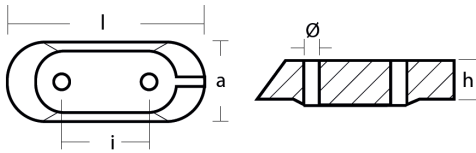

01123AL

Yamaha - Serie Yamaha anodes and kit anodes / Anodi e kit anodi Yamaha

AL Aluminium Brand: Yamaha

Yamaha small plate for engines

Product technical specification

| COD | kg | lbs | | l | a | h | i | Ø |
|---------|------|------|------|------|------|------|------|------|
| 01123AL | 0.04 | 0.09 | mm | 63 | 25 | 14 | 26 | 6.50 |
| | | | inch | 2.48 | 0.98 | 0.55 | 1.02 | 0.26 |

Main features

Catalog page:

Where it is installed: Yamaha 4-15 HP (up to 1989)

Original code: 65W-45251-00

Alias: 01915

Sold in the kit: KITYAMAHA40-60

Other information

Barcode: 8059617815684