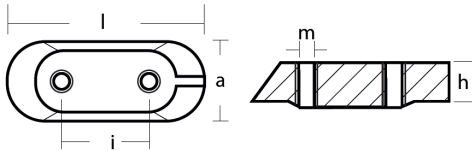

AL Aluminium Brand: Yamaha

Yamaha small plate for engines

Product technical specification

COD	kg	lbs		l	a	h	i	m
01123-1AL	0.04	0.09	mm inch	63 2.48	25 0.98	14 0.55	26 1.02	M6 mm

Main features

Catalog page: