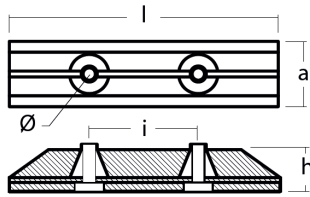

01159

Yamaha - Serie Yamaha anodes and kit anodes / Anodi e kit anodi Yamaha

ZN Zinc Brand: Yamaha

Yamaha anode plate for sterndrive

Product technical specification

COD	kg	lbs		l	a	h	i	Ø
01159	0.69	1.52	mm	187	46	32	76	9
			inch	7.36	1.81	1.26	2.99	0.35

Main features

Catalog page:

Where it is installed: Yamaha Hydra drive : DE-DHT-C

Original code: 6U4-45251-00

Sold in the kit:

Other information

Barcode: 8033837069409

Boat type: motorboat with sterndrive