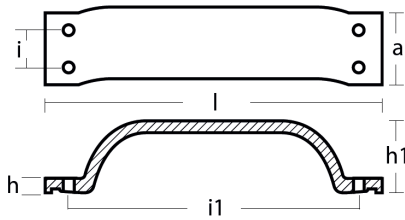

## 01125

Yamaha - Serie Yamaha anodes and kit anodes / Anodi e kit anodi Yamaha

**ZN** Zinc Brand: Yamaha

Yamaha Outboard Bracket Handle

### Product technical specification

COD	kg	lbs		l	a	h	h1	i	i1
01125	1.20	2.65	mm	280	60	10	60	30	240
			inch	11.02	2.36	0.39	2.36	1.18	9.45

#### Main features

**Catalog page:**

**Where it is installed:** Yamaha 150-200HP

**Original code:** 89949

**Alias:** 00821

**Sold in the kit:**

#### Other information

**Barcode:** 8033837065302

**Boat type:** motorboat with outboard

**Specific:** outboard