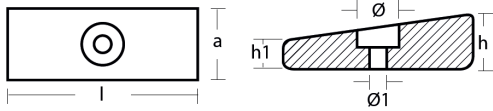

01129AL

Yamaha - Serie Yamaha anodes and kit anodes / Anodi e kit anodi Yamaha

AL Aluminium Brand: Yamaha

Yamaha wedge anode

Product technical specification

COD	kg	lbs		l	a	h	h1	Ø	Ø1
01129AL	0.09	0.20	mm	77	30	22	12	17	7
			inch	3.03	1.18	0.87	0.47	0.67	0.28

Main features

Catalog page:

Where it is installed: Yamaha 75HP XR6

Alias: 00825- 01405

Sold in the kit:

Other information

Barcode: 8059617815769

Boat type: motorboat with outboard