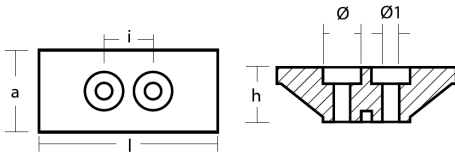

ZN Zinc Brand: Yamaha

Yamaha plate for stern drive

Product technical specification

COD	kg	lbs		l	a	h	i	Ø	Ø1
01138	0.28	0.62	mm	99	45	32	27	20	9
			inch	3.90	1.77	1.26	1.06	0.79	0.35

Main features

Catalog page: