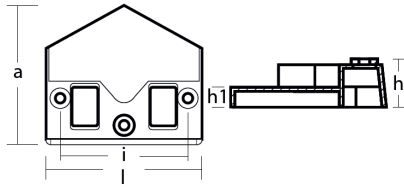

ZN Zinc Brand: Yamaha

Yamaha gimbal housing anode

Product technical specification

COD	kg	lbs		l	a	h	h1	i
01122	1.49	3.28	mm inch	151 5.94	132 5.20	38 1.50	19 0.75	118 4.65

Main features

Catalog page:

Where it is installed: Yamaha sterndrive (1989-1990)