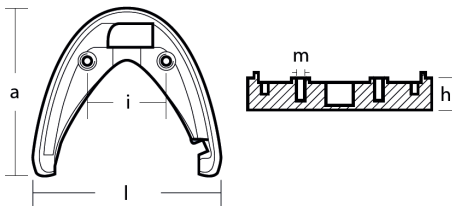

01120

Yamaha - Serie Yamaha anodes and kit anodes / Anodi e kit anodi Yamaha

ZN Zinc Brand: Yamaha

Yamaha Horseshoe anode

Product technical specification

COD	kg	lbs		l	a	h	i	m
01120	0.92	2.03	mm inch	155 6.10	139 5.47	30 1.18	65 2.56	M8 mm

Main features

Catalog page:

Where it is installed: Yamaha sterndrive (1989-1990)

Original code: 6T5-45373-00

Sold in the kit:

Other information

Barcode: 8033837065258

Boat type: motorboat with outboard

Specific: outboard