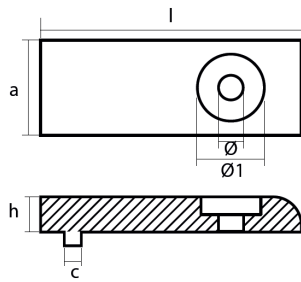

00833AL

Mercury - Mercruiser - Serie Mercury anodes and kit anodes / Anodi e kit anodi Mercury

AL Aluminium Brand: Mercury -
Mercruiser

Mercury Plate for Engine

Product technical specification

COD	kg	lbs		l	a	c	h	Ø	Ø1
00833AL	0.04	0.09	mm	74	27	5	10	7	19
			inch	2.91	1.06	0.20	0.39	0.28	0.75

Main features

Catalog page:

Where it is installed: Mercury Verado 6

Original code: 893404

Sold in the kit: kitverado6

Other notes: 4 each engine

Other information

Barcode: 8059617814373