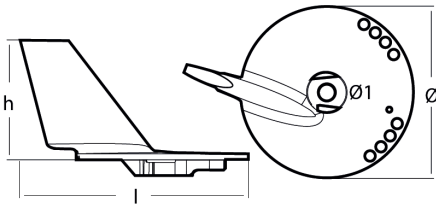

TECNOSEAL FOUNDRY s.r.l
Via Senese, 193
58100 Grosseto
ITALY
www.tecnoseal.it

Headquarters
Tel. +39 0564 453792

Commerciale Italia
Tel. +39 0564 465483
nautica.italia@tecnoseal.it

Export department
Tel. +39 0564 453917
sales@tecnoseal.com

TECNOSEAL MARINE ANODES USA
2070 NW29th St. - Oakland Park
Fort Lauderdale, FL 33311 - USA
Tel: +1 (954) 874.6309
info@tecnoseal-usa.com
www.tecnoseal-usa.com

TECNOSEAL UK LTD
Unit 5, Crosshouse Centre
The Crosshouse Road
Southampton - SO14 5GZ - UK
Tel: +44 (0) 2380 338941
sales@tecnoseal.co.uk
www.tecnoseal.co.uk

TECNOSEAL NL B.V.
Moerbeij 2b
3371 NZ
Hardinxveld-Giessendam
NETHERLANDS
Tel. +31 (0) 85 486 1999
sales@tecnoseal.nl
www.tecnoseal.nl

00927AL

BRP (Omc / Johnson -Evinrude) - Serie Omc anodes and kit anodes / Anodi e kit anodi Omc

AL Aluminium Brand: BRP (Omc / Johnson -Evinrude)

Johnson -Evinrude trim tab anode

Product technical specification

COD	kg	lbs		l	h	Ø	Ø1
00927AL	0.09	0.20	mm	113	59	85	8.50
			inch	4.45	2.32	3.35	0.33

Main features

Catalog page:

Where it is installed: Johnson-Evinrude 60-140HP

Original code: 5032929

Alias: 01215

Sold in the kit:

Other information

Barcode: 8059617817541

Boat type: motorboat with sterndrive

Specific: Sterndrive