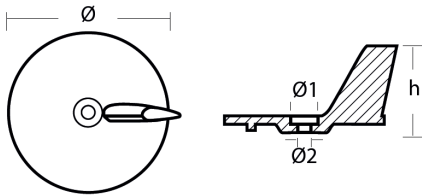

01100

Yamaha - Serie Yamaha anodes and kit anodes / Anodi e kit anodi Yamaha

ZN Zinc Brand: Yamaha

Yamaha trim tab anode

Product technical specification

COD	kg	lbs		h	Ø	Ø1	Ø2
01100	0.21	0.46	mm	55	91.50	17	8.50
			inch	2.17	3.60	0.67	0.33

Main features

Catalog page:

Where it is installed: Mariner 10-50 HP Yamaha 20-50 HP

Original code: 664-45371-01

Alias: 00712 - 01412

Sold in the kit: KITYAMAHA40-50

Other information

Barcode: 8033837067740