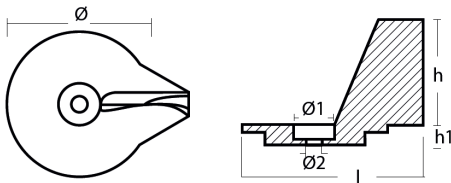

AL Aluminium Brand: Mercury -
Mercruiser

Mercury standard trim tab anode

Product technical specification

COD	kg	lbs		h	h1	Ø	Ø1	Ø2
00829AL	0.17	0.37	mm	70	13	93	24	9
			inch	2.76	0.51	3.66	0.94	0.35

Main features

Catalog page:

Where it is installed: Mercury 25-50HP

Original code: 822157C2

Sold in the kit:

Other information

Barcode: 8059617817848

Boat type: motorboat with outboard

Specific: outboard