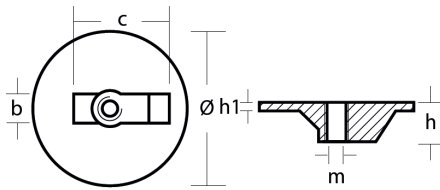

00820AL

Mercury - Mercruiser - Serie Mercury anodes and kit anodes / Anodi e kit anodi Mercury

AL Aluminium Brand: Mercury -
Mercruiser

Mercury/Mercruiser Flat trim tab anode

Product technical specification

COD	kg	lbs		b	c	h	h1	Ø	m
00820AL	0.13	0.29	mm	21	58	24	5	92	7/16"UNC
			inch	0.83	2.28	0.94	0.20	3.62	mm

Main features

Catalog page:

Where it is installed: Alpha one, Bravo and Verado - Threaded hole

Original code: 762145; 76214-5; 76214Q5; 76214T1; 76214M

Alias: 01850

Sold in the kit: kitalphaonegen2

kitbravo1
kitbravo23
kitbravo34
kitverado4
kitverado6

Other information

Barcode: 8059617814250

Boat type: motorboat with sterndrive

Specific: Sterndrive

Quantity per box: 762145