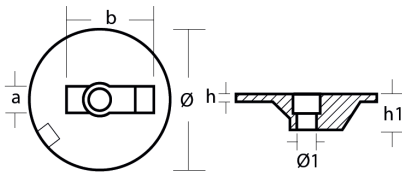

AL Aluminium Brand: Mercury -
Mercruiser

Mercury/Mercruiser Flat trim tab anode
No threads

Product technical specification

COD	kg	lbs		a	b	h	h1	Ø	Ø1
00835AL	0.12	0.26	mm	16	56	5	24	91	13
			inch	0.63	2.20	0.20	0.94	3.58	0.51