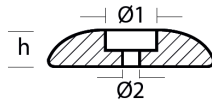

00102PAL

Heavy disc anodes - Serie Fino a / Up to Ø 140

AL Aluminium Brand: n/a

Heavy disc anode Ø 90

Product technical specification

COD	kg	lbs		Ø	h	Ø1	Ø2
00102PAL	0.27	0.58	mm	90	20	27	10
			inch	3.54	0.79	1.06	0.39