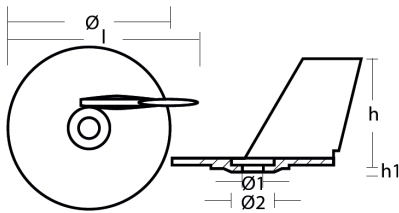

01200

Suzuki - Serie Suzuki anodes and kit anodes / Anodi e kit anodi Suzuki

ZN Zinc Brand: Suzuki

Suzuki trim tab anode

Product technical specification

COD	kg	lbs		l	h	h1	Ø	Ø1	Ø2
01200	0.14	0.31	mm	82	48	4	70	8.50	17
			inch	3.23	1.89	0.16	2.76	0.33	0.67

Main features

Catalog page:

Where it is installed: Suzuki DT/DF 20-35HP

Original code: 55125-96310

Sold in the kit:

Other information

Barcode: 8033837065593

Boat type: motorboat with outboard