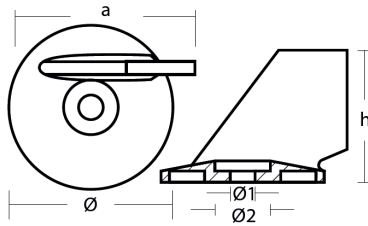

01201

Suzuki - Serie Suzuki anodes and kit anodes / Anodi e kit anodi Suzuki

ZN Zinc Brand: Suzuki

Suzuki trim tab anode

Product technical specification

COD	kg	lbs		a	h	Ø	Ø1	Ø2
01201	0.16	0.35	mm	70	50	61	8.50	19
			inch	2.76	1.97	2.40	0.33	0.75

Main features

Catalog page:

Where it is installed: Suzuki DT 25-50HP (1983-1988)

Original code: 55125-96301

Sold in the kit:

Other information

Barcode: 8033837065609

Boat type: motorboat with outboard

Specific: outboard