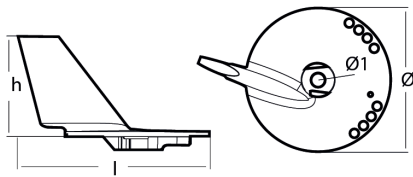

AL Aluminium Brand: Suzuki

Suzuki trim tab anode

Product technical specification

COD	kg	lbs		l	h	Ø	Ø1
01215AL	0.09	0.20	mm	113	59	85	8.50
			inch	4.45	2.32	3.35	0.33

Main features

Catalog page:

Where it is installed: Suzuki DF 60-140HP